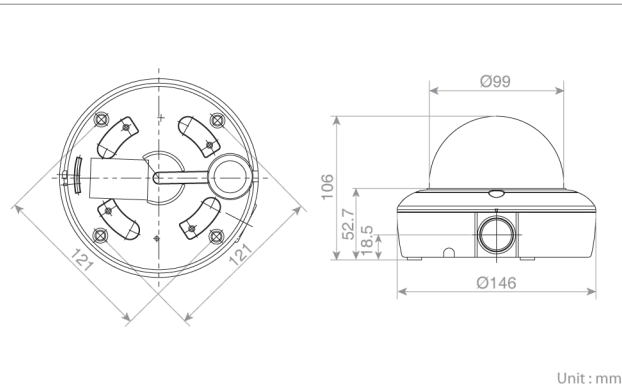

GVS-16354R

3MP / Full HD Built-in IR LED Network Vandal Dome Camera

Key Features

- 3M Resolution 25/30fps
- NVX-6354 : Varifocal 2.7~12mm Lens
- NVX-6374 : Motorized Varifocal 2.8~12mm Lens(F1.4)
- True Day & Night
- D-WDR(ATR-EX)
- 36 IR LEDs for 35m Coverage
- Audio In/Out(1/1), Alarm In/Out(1/1)
- Micro SD Card up to 128GB
- PoE, 12VDC
- IP66

Technical Specifications